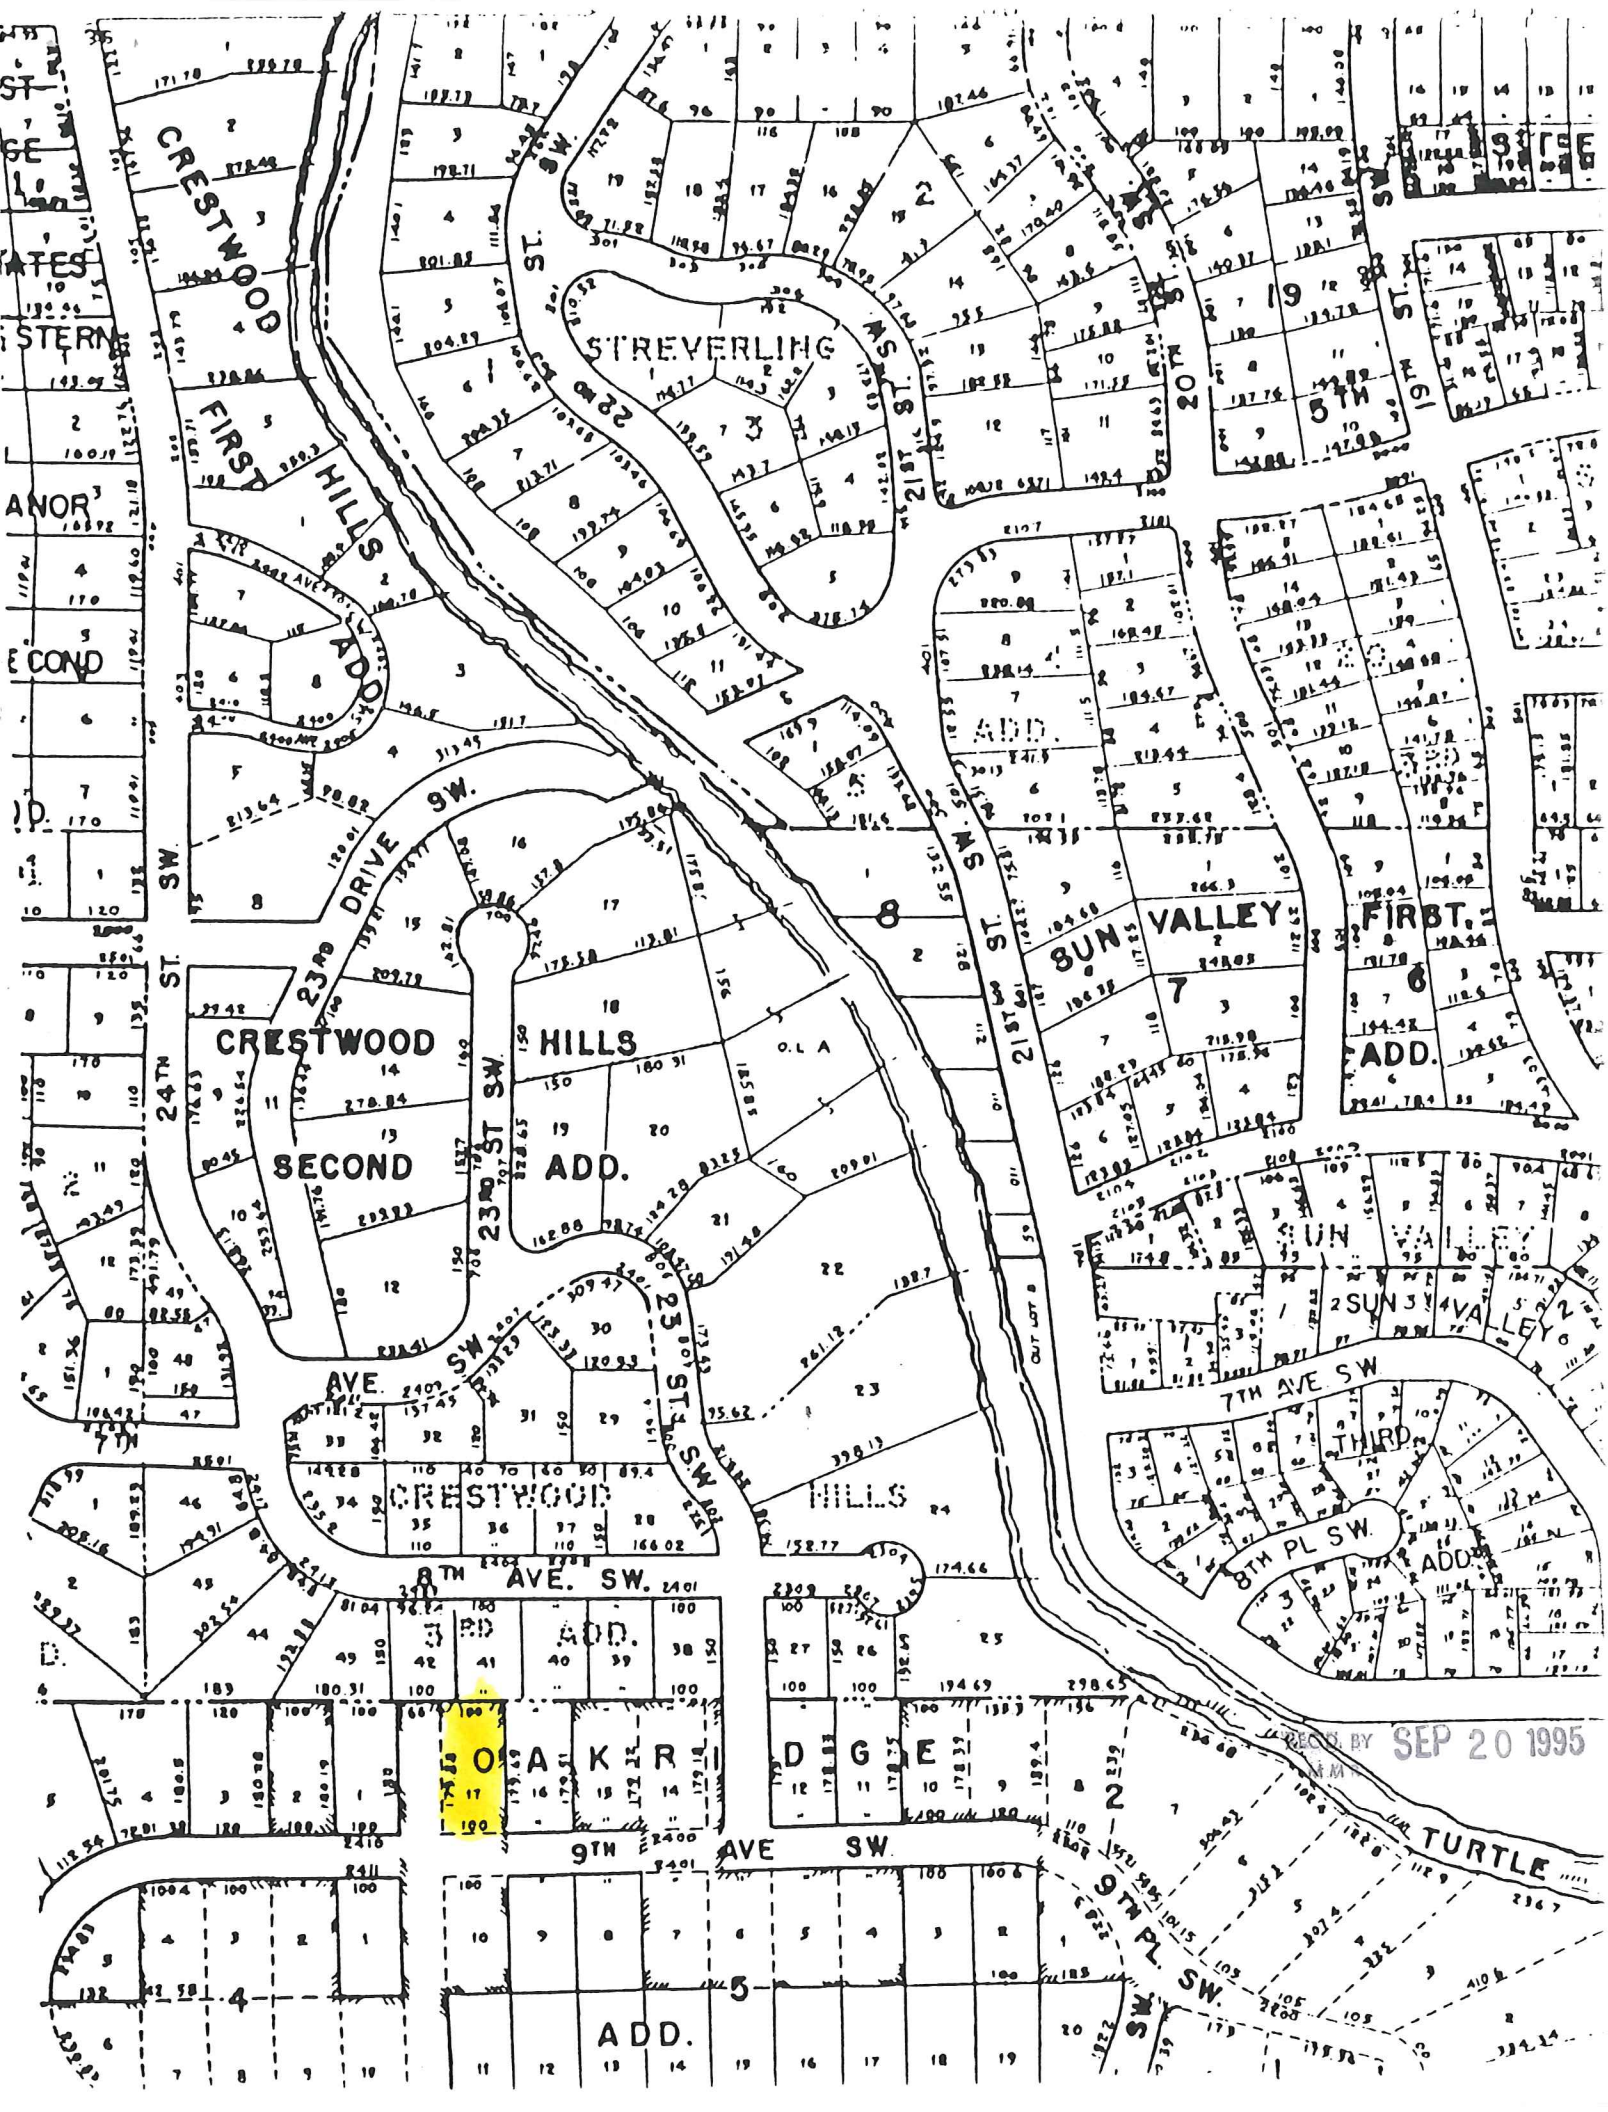

An accessible version of this document for use with a screen reader (e.g. JAWS) is available upon request.

RESOLUTION NO. 10421

KORFHAGE ORDERLY ANNEXATION

WHEREAS, certain territory described below has been designated for orderly annexation to the City of Austin is urban in character, or about to become so, and in need of municipal services in the immediate future; and

WHEREAS, the City of Austin has received a petition from the property owner of the property for annexation of the following described land:

Lot 17, Block 2, Oak Ridge Addition, a subdivision of Block 1, Austin Homesteads in the Township of Austin, Mower County, Minnesota, according the Plat thereof recorded in Book 5 of Plats, Page 12, in Office of the Registrar of Deeds of Said County.

YEAS 7

NAYS 0

ATTEST:

APPROVED:

City Recorder

Mayor

CRESTWOOD HILLS
SUN VALLEY
OAKRIDGE
DORSET
23RD DRIVE SW
24TH ST SW
9TH AVE SW
21ST ST SW
22ND ST SW
23RD ST SW
24TH ST SW
25TH ST SW
26TH ST SW
27TH ST SW
28TH ST SW
29TH ST SW
30TH ST SW
31ST ST SW
32ND ST SW
33RD ST SW
34TH ST SW
35TH ST SW
36TH ST SW
37TH ST SW
38TH ST SW
39TH ST SW
40TH ST SW
41ST ST SW
42ND ST SW
43RD ST SW
44TH ST SW
45TH ST SW
46TH ST SW
47TH ST SW
48TH ST SW
49TH ST SW
50TH ST SW
51ST ST SW
52ND ST SW
53RD ST SW
54TH ST SW
55TH ST SW
56TH ST SW
57TH ST SW
58TH ST SW
59TH ST SW
60TH ST SW
61ST ST SW
62ND ST SW
63RD ST SW
64TH ST SW
65TH ST SW
66TH ST SW
67TH ST SW
68TH ST SW
69TH ST SW
70TH ST SW
71ST ST SW
72ND ST SW
73RD ST SW
74TH ST SW
75TH ST SW
76TH ST SW
77TH ST SW
78TH ST SW
79TH ST SW
80TH ST SW
81ST ST SW
82ND ST SW
83RD ST SW
84TH ST SW
85TH ST SW
86TH ST SW
87TH ST SW
88TH ST SW
89TH ST SW
90TH ST SW
91ST ST SW
92ND ST SW
93RD ST SW
94TH ST SW
95TH ST SW
96TH ST SW
97TH ST SW
98TH ST SW
99TH ST SW
100TH ST SW